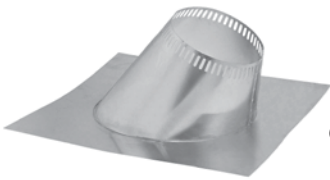

PITCHED ROOF FLASHINGS

FLASHING – TGF or TGAF
Fits roof pitch from 2/12 to 5/12.

SIZE	A
6"	22.25
7"	24.00
8"	24.00
10"	26.75
12"	29.00

FLASHING – TGF10 or TGAF10
Fits roof pitch from 6/12 to 10/12.

SIZE	A	B
6"	28.50	23.50
8"	30.75	25.25
*10"	35.35	28.75
*12"	37.50	30.25

FLASHING – TGF15 or TGAF15
Fits roof pitch from 11/12 to 15/12.

SIZE	A	B
6"	28.88	21.00
7"	30.50	22.00
8"	35.75	28.50
*10"	38.40	27.00
*12"	41.60	29.00

FLASHING – TGF24 or TGAF24
Fits roof pitch from 16/12 to 24/12.

SIZE	A	B
6"	38.00	23.00
8"	43.50	25.70

Note: Aluminum option is recommended for oil and coal applications.

*Available in galvanized only.

FLAT ROOF FLASHINGS

FLATTALL CONE FLASHING – 6" - 8" TGFT or TGAFT
10" - 12" TGFT

Fits roof pitch from 0/12 to 2/12

FLATTALL CONE FLASHING – 14" - 18" TGFT

SIZE	A
6"	22.25
7"	24.00
8"	24.00
10"	26.75
12"	29.00
14"	33.00
16"	35.00
18"	37.00

NOTE: In 6" - 8" aluminum option material is recommended for oil and coal applications.