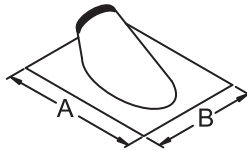

PITCHED ROOF FLASHINGS

FLASHING – TGF or TGAF
Fits roof pitch from 2/12 to 5/12.

SIZE	A
6"	22.25
7"	24.00
8"	24.00
10"	26.75
12"	29.00

FLASHING – TGF10 or TGAF10
Fits roof pitch from 6/12 to 10/12.

SIZE	A	B
6"	28.50	23.50
8"	30.75	25.25
*10"	35.35	28.75
*12"	37.50	30.25

FLASHING – TGF15 or TGAF15
Fits roof pitch from 11/12 to 15/12.

SIZE	A	B
6"	28.88	21.00
7"	30.50	22.00
8"	35.75	28.50
*10"	38.40	27.00
*12"	41.60	29.00

FLASHING – TGF24 or TGAF24
Fits roof pitch from 16/12 to 24/12.

SIZE	A	B
6"	38.00	23.00
8"	43.50	25.70

Note: Aluminum option is recommended for oil and coal applications.

*Available in galvanized only.

FLAT ROOF FLASHINGS

FLATTALL CONE FLASHING – 6" - 8" TGFT or TGAFT
10" - 12" TGFT