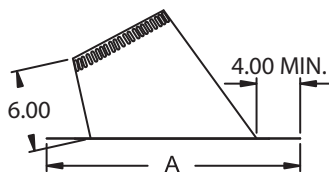

Fits roof pitch from 0/12 to 2/12

FLATTALL CONE FLASHING – 14" - 18" TGFT

SIZE	A
6"	22.25
7"	24.00
8"	24.00
10"	26.75
12"	29.00
14"	33.00
16"	35.00
18"	37.00

NOTE: In 6" - 8" aluminum option material is recommended for oil and coal applications.

DEAD SOFT FLASHINGS

SIZE	6"	8"
A	22.25	24.00

Fits roof pitch from 2/12 to 5/12

NOTE #1: For use with metal, corrugated and tile applications.

NOTE #2: Available in 6" & 8" diameters

INSTALLATION KITS

VERTICAL INSTALLATION KIT (without pipe)