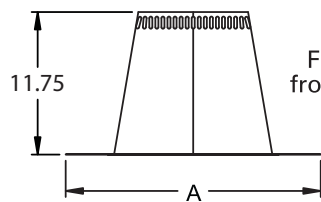

SIZE	A	B
6"	38.00	23.00
8"	43.50	25.70

Note: Aluminum option is recommended for oil and coal applications.

*Available in galvanized only.

FLAT ROOF FLASHINGS

FLATTALL CONE FLASHING – 6" - 8" TGFT or TGAFT
10" - 12" TGFT

Fits roof pitch from 0/12 to 2/12

FLATTALL CONE FLASHING – 14" - 18" TGFT

SIZE	A
6"	22.25
7"	24.00
8"	24.00
10"	26.75
12"	29.00
14"	33.00
16"	35.00
18"	37.00

NOTE: In 6" - 8" aluminum option material is recommended for oil and coal applications.