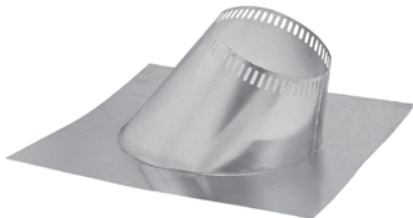

SIZE	A	B
6"	38.00	23.00
8"	43.50	25.70

Note: Aluminum option is recommended for oil and coal applications.

*Available in galvanized only.

FLAT ROOF FLASHINGS

FLATTALL CONE FLASHING – 6" - 8" TGFT or TGAFT
10" - 12" TGFT

Fits roof pitch from 0/12 to 2/12

FLATTALL CONE FLASHING – 14" - 18" TGFT

SIZE	A
6"	22.25
7"	24.00
8"	24.00
10"	26.75
12"	29.00
14"	33.00
16"	35.00
18"	37.00

NOTE: In 6" - 8" aluminum option material is recommended for oil and coal applications.

DEAD SOFT FLASHINGS

SIZE	6"	8"
A	22.25	24.00

Fits roof pitch from 2/12 to 5/12

NOTE #1: For use with metal, corrugated and tile applications.

NOTE #2: Available in 6" & 8" diameters

INSTALLATION KITS

VERTICAL INSTALLATION KIT (without pipe)