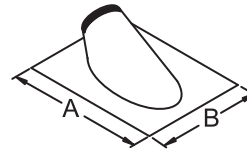

PITCHED ROOF FLASHINGS

FLASHING – TGF or TGAF
Fits roof pitch from 2/12 to 5/12.

SIZE	A
6"	22.25
7"	24.00
8"	24.00
10"	26.75
12"	29.00

FLASHING – TGF10 or TGAF10
Fits roof pitch from 6/12 to 10/12.

SIZE	A	B
6"	28.50	23.50
8"	30.75	25.25
*10"	35.35	28.75
*12"	37.50	30.25

FLASHING – TGF15 or TGAF15
Fits roof pitch from 11/12 to 15/12.

SIZE	A	B
6"	28.88	21.00
7"	30.50	22.00
8"	35.75	28.50
*10"	38.40	27.00
*12"	41.60	29.00

FLASHING – TGF24 or TGAF24
Fits roof pitch from 16/12 to 24/12.

SIZE	A	B
6"	38.00	23.00
8"	43.50	25.70

Note: Aluminum option is recommended for oil and coal applications.

*Available in galvanized only.

FLAT ROOF FLASHINGS

FLATTALL CONE FLASHING – 6" - 8" TGFT or TGAFT
10" - 12" TGFT