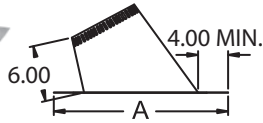

PITCHED ROOF FLASHINGS

FLASHING – TGF or TGAF
Fits roof pitch from 2/12 to 5/12.

SIZE	A
6"	22.25
7"	24.00
8"	24.00
10"	26.75
12"	29.00

FLASHING – TGF10 or TGAF10
Fits roof pitch from 6/12 to 10/12.

SIZE	A	B
6"	28.50	23.50
8"	30.75	25.25
*10"	35.35	28.75
*12"	37.50	30.25

FLASHING – TGF15 or TGAF15
Fits roof pitch from 11/12 to 15/12.

SIZE	A	B
6"	28.88	21.00
7"	30.50	22.00
8"	35.75	28.50
*10"	38.40	27.00
*12"	41.60	29.00

FLASHING – TGF24 or TGAF24
Fits roof pitch from 16/12 to 24/12.