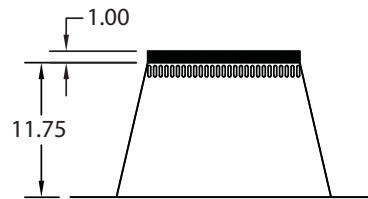

FLASHING – TGF15 or TGAF15
Fits roof pitch from 11/12 to 15/12.

SIZE	A	B
6"	28.88	21.00
7"	30.50	22.00
8"	35.75	28.50
*10"	38.40	27.00
*12"	41.60	29.00

FLASHING – TGF24 or TGAF24
Fits roof pitch from 16/12 to 24/12.

SIZE	A	B
6"	38.00	23.00
8"	43.50	25.70

Note: Aluminum option is recommended for oil and coal applications.

*Available in galvanized only.

FLAT ROOF FLASHINGS

FLATTALL CONE FLASHING – 6" - 8" TGFT or TGAFT
10" - 12" TGFT

Fits roof pitch from 0/12 to 2/12

FLATTALL CONE FLASHING – 14" - 18" TGFT

SIZE	A
6"	22.25
7"	24.00
8"	24.00
10"	26.75
12"	29.00
14"	33.00
16"	35.00
18"	37.00

NOTE: In 6" - 8" aluminum option material is recommended for oil and coal applications.