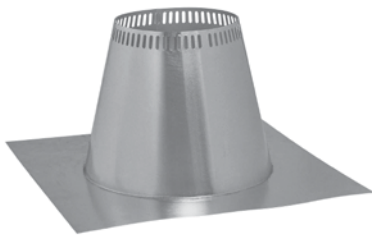

PITCHED ROOF FLASHINGS

FLASHING – TGF or TGAF
Fits roof pitch from 2/12 to 5/12.

SIZE	A
6"	22.25
7"	24.00
8"	24.00
10"	26.75
12"	29.00

FLASHING – TGF10 or TGAF10
Fits roof pitch from 6/12 to 10/12.

SIZE	A	B
6"	28.50	23.50
8"	30.75	25.25
*10"	35.35	28.75
*12"	37.50	30.25

FLASHING – TGF15 or TGAF15
Fits roof pitch from 11/12 to 15/12.

SIZE	A	B
6"	28.88	21.00
7"	30.50	22.00
8"	35.75	28.50
*10"	38.40	27.00
*12"	41.60	29.00

FLASHING – TGF24 or TGAF24
Fits roof pitch from 16/12 to 24/12.

SIZE	A	B
6"	38.00	23.00
8"	43.50	25.70

Note: Aluminum option is recommended for oil and coal applications.

*Available in galvanized only.

FLAT ROOF FLASHINGS

FLATTALL CONE FLASHING – 6" - 8" TGFT or TGAFT
10" - 12" TGFT

Fits roof pitch from 0/12 to 2/12

FLATTALL CONE FLASHING – 14" - 18" TGFT

SIZE	A
6"	22.25
7"	24.00
8"	24.00
10"	26.75
12"	29.00
14"	33.00
16"	35.00
18"	37.00

NOTE: In 6" - 8" aluminum option material is recommended for oil and coal applications.