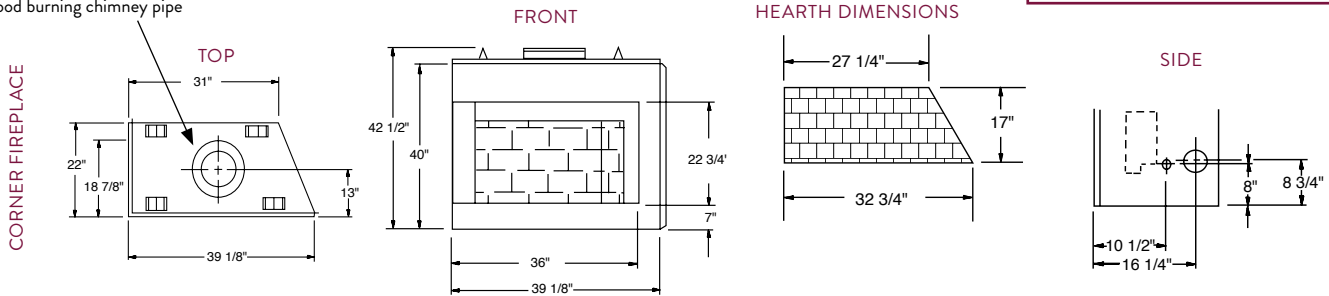

# FRAMING SPECIFICATIONS

Uses IHP 8" ID/12-3/8" OD wood burning chimney pipe