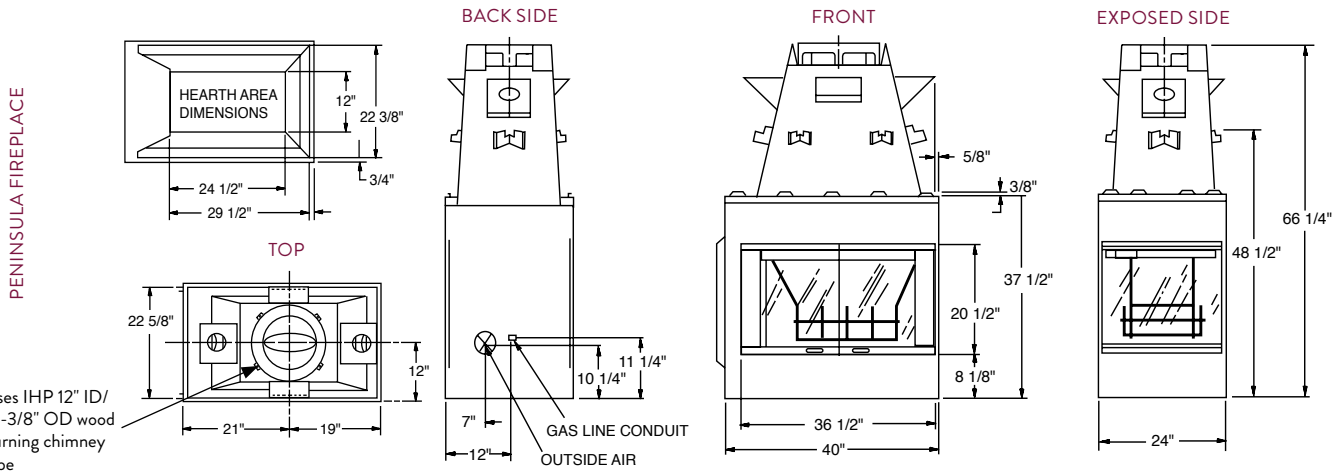

# FRAMING SPECIFICATIONS

Uses IHP 8" ID/12-3/8" OD wood burning chimney pipe