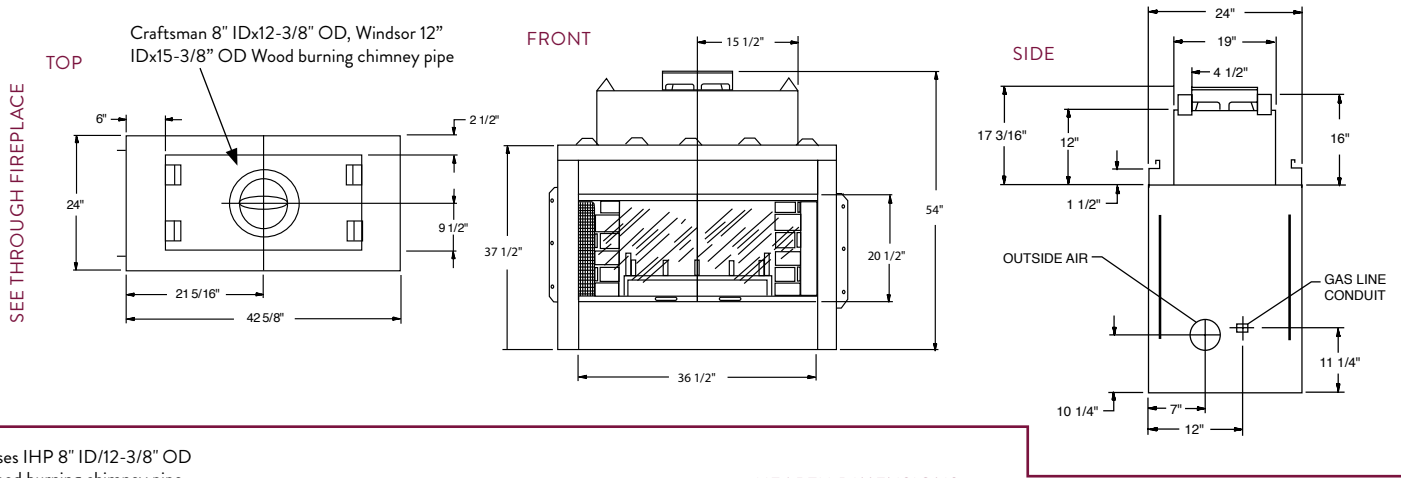

# FRAMING SPECIFICATIONS

Uses IHP 8" ID/12-3/8" OD wood burning chimney pipe