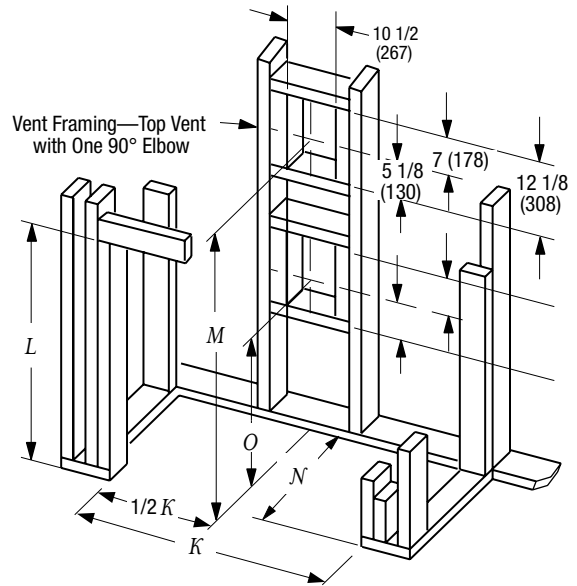

ADDITIONAL OPTIONS

- ◆ Choice of blower with multiple control options
- ◆ Remotes & wall mounted controls

Optional Touch Remote

APPLIANCE SPECIFICATIONS

	ARIES CD 33	ARIES CD 35	ARIES CD 40	ARIES CD 45
A	30-1/8"	32-1/8"	37-1/8"	37-1/8"
B	26-1/4"	28-3/4"	33-1/4"	33-1/4"
C	18-5/16"	22-1/4"	27-1/4"	27-1/4"
D	30-1/2"	32-3/8"	37-3/8"	42-3/8"
E	33-5/8"	35-1/4"	40-1/4"	45-1/4"
F	21-7/8"	25"	30"	35"
G	10-15/16"	12-1/2"	15"	17-1/2"
H	31"	32-7/8"	37-7/8"	42-7/8"
I	14"	17"	17"	17"
J	5-3/4"	6-7/8"	6-7/8"	6-7/8"

FRAMING SPECIFICATIONS

	ARIES CD 33	ARIES CD 35	ARIES CD 40	ARIES CD 45
K	33-3/4"	35-3/8"	40-3/8"	45-3/8"
L	34-1/4"*	36-1/4"*	41-1/4"*	41-1/4"*
M	36-7/8"	38-3/4"	43-3/4"	43-3/4"
N	14-1/2"	18"	18"	18"
O	19-5/8"	23-3/8"	28-1/4"	28-1/4"