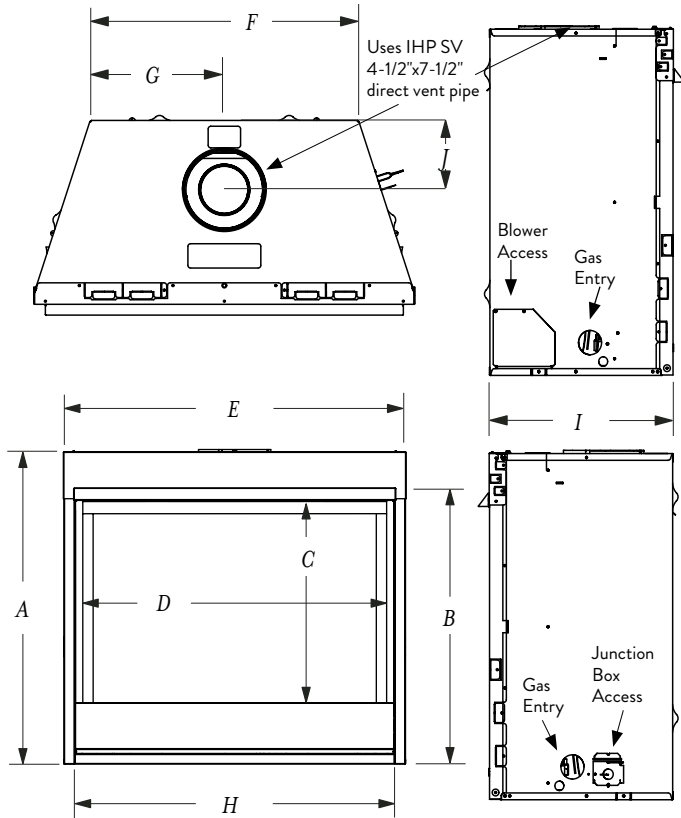

ADDITIONAL OPTIONS

- ◆ Choice of blower with multiple control options
- ◆ Remotes & wall mounted controls

Optional Touch Remote

APPLIANCE SPECIFICATIONS

	ARIES CD 33	ARIES CD 35	ARIES CD 40	ARIES CD 45
A	30-1/8"	32-1/8"	37-1/8"	37-1/8"
B	26-1/4"	28-3/4"	33-1/4"	33-1/4"
C	18-5/16"	22-1/4"	27-1/4"	27-1/4"
D	30-1/2"	32-3/8"	37-3/8"	42-3/8"
E	33-5/8"	35-1/4"	40-1/4"	45-1/4"
F	21-7/8"	25"	30"	35"
G	10-15/16"	12-1/2"	15"	17-1/2"
H	31"	32-7/8"	37-7/8"	42-7/8"
I	14"	17"	17"	17"
J	5-3/4"	6-7/8"	6-7/8"	6-7/8"