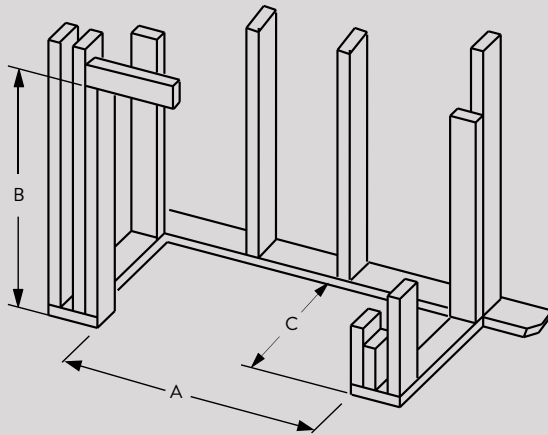

- Manual On-Off & Thermostatic Modes
- 6 Flame Heights Settings
- Weekday/Weekend Modes

FLAT WALL FRAMING SPECIFICATIONS

	MONTEBELLO DLX CD 40	MONTEBELLO DLX CD 45
A	50-3/4"	56-7/8"
B	45"	50"
C	26"	26"

CORNER FRAMING SPECIFICATIONS