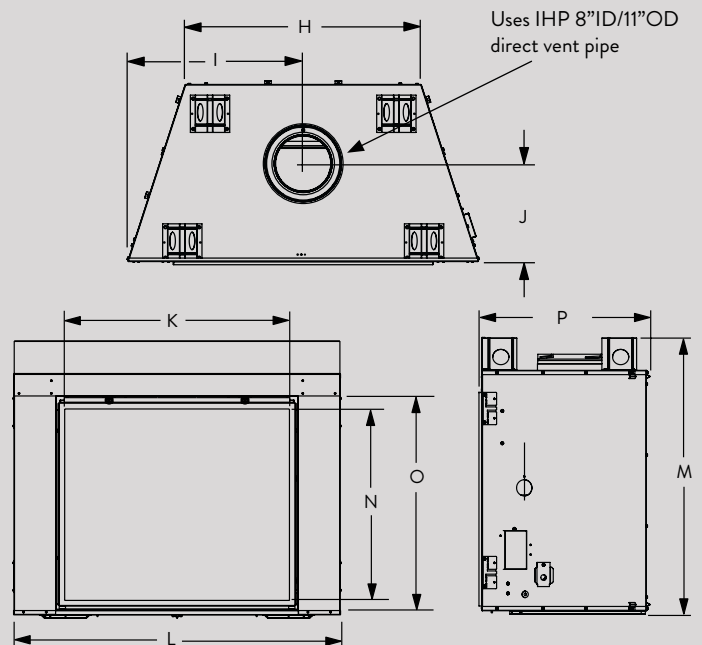

	MONTEBELLO DLX CD 40	MONTEBELLO DLX CD 45
D	50-5/8"	56-3/4"
E	83-5/8"	89-7/8"
F	41-7/8"	44-7/8"
G	59-1/8"	63-1/2"

IMPORTANT NOTES:

As with any fireplace, this appliance is extremely hot during operation. Read and understand all operating instructions before using this appliance. For further information, consult your dealer.

APPLIANCE SPECIFICATIONS

	MONTEBELLO DLX CD 40	MONTEBELLO DLX CD 45
H	34"	40-1/8"
I	25-5/16"	28-3/8"
J	14-1/8"	14-1/8"
K	34-3/4"	40-59/64"
L	50-5/8"	56-11/16"
M	45"	50"
N	29-9/32"	34-1/2"
O	33-3/32"	38-3/32"
P	26-15/32"	26-15/32"