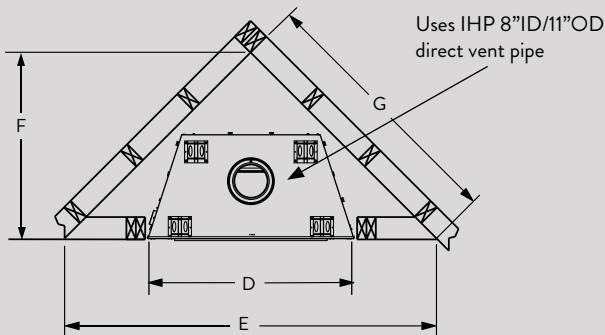

- Manual On-Off & Thermostatic Modes
- 6 Flame Heights Settings
- Weekday/Weekend Modes

FLAT WALL FRAMING SPECIFICATIONS

	MONTEBELLO DLX CD 40	MONTEBELLO DLX CD 45
A	50-3/4"	56-7/8"
B	45"	50"
C	26"	26"

CORNER FRAMING SPECIFICATIONS

	MONTEBELLO DLX CD 40	MONTEBELLO DLX CD 45
D	50-5/8"	56-3/4"
E	83-5/8"	89-7/8"
F	41-7/8"	44-7/8"
G	59-1/8"	63-1/2"

IMPORTANT NOTES:

As with any fireplace, this appliance is extremely hot during operation. Read and understand all operating instructions before using this appliance. For further information, consult your dealer.