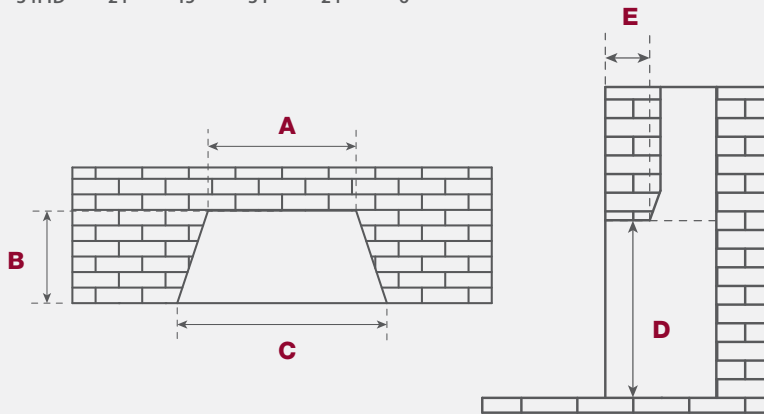

Unit Specifications

Icon Legend	
AVAILABLE	+
DEDICATED	◊

NOT AVAILABLE	-
STANDARD	◦

	BTU	Gas Supply Press. NG (shown in w.c.)	Venting	Front viewing area	Front glass type	Standard media	Powervent	Remote control	Fans	Uplighting	Downlighting
30FIDN-L-F [NG]	24,000	7	3"OUT 3"IN	24¼x 14¼	Neoceramic	None	-	◦	+	◦	-
30FIDL-L-F [Propane]	23,000	11	3"OUT 3"IN	24¼x 14¼	Neoceramic	None	-	◦	+	◦	-
30FIDN-S-F [NG]	24,000	7	3"OUT 3"IN	24¼x 14¼	Neoceramic	Traditional	-	◦	+	-	◦
30FIDL-S-F [Propane]	23,000	11	3"OUT 3"IN	24¼x 14¼	Neoceramic	Traditional	-	◦	+	-	◦
34FIDN-L-F [NG]	31,000	7	4"OUT 3"IN	28¾x 18½	Neoceramic	None	-	◦	+	◦	-
34FIDL-L-F [Propane]	30,000	11	4"OUT 3"IN	28¾x 18½	Neoceramic	None	-	◦	+	◦	-
34FIDN-S-F [NG]	31,000	7	4"OUT 3"IN	28¾x 18½	Neoceramic	Traditional	-	◦	+	-	◦
34FIDL-S-F [Propane]	30,000	11	4"OUT 3"IN	28¾x 18½	Neoceramic	Traditional	-	◦	+	-	◦

ILLUME MASONRY CAVITY

	A	B	C	D	E
30FID	20	14	30	20	5
34FID	24	15	34	24	6