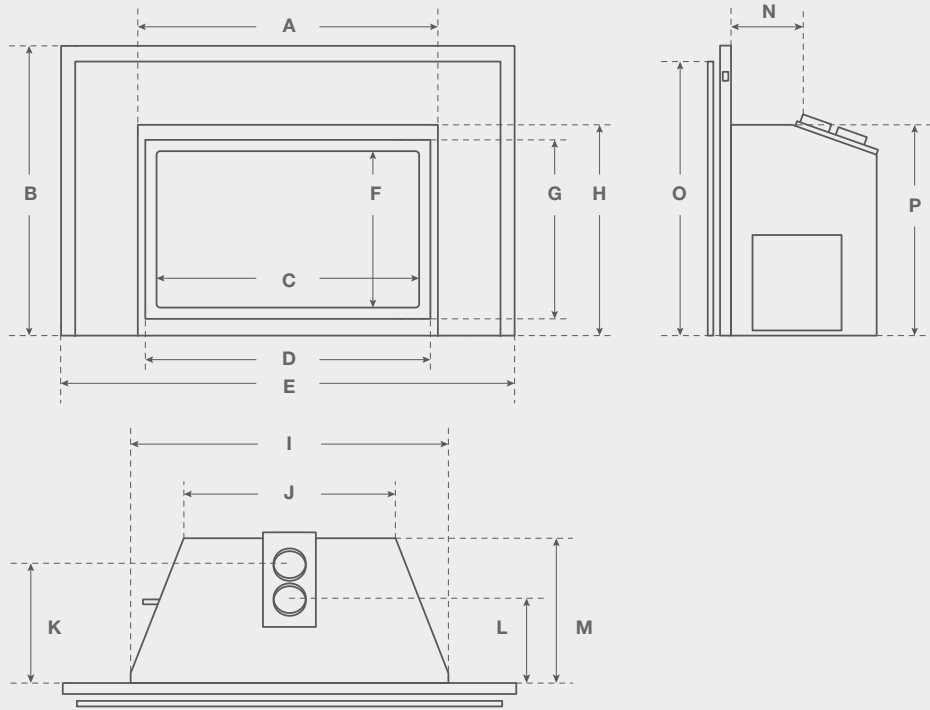

ILLUME DIMENSIONS

	A	B	C	D	E	F	G	H	I	J	K	L	M	N	O	P
30FID	27$\frac{3}{4}$	26$\frac{7}{8}$	24$\frac{1}{4}$	26$\frac{1}{4}$	42	14$\frac{1}{4}$	16$\frac{5}{8}$	19$\frac{1}{2}$	29$\frac{1}{2}$	19$\frac{7}{8}$	11$\frac{1}{4}$	8	13$\frac{1}{2}$	6$\frac{3}{4}$	25$\frac{3}{8}$	20
34FID	31$\frac{3}{4}$	31	28	38$\frac{3}{8}$	46$\frac{1}{2}$	17$\frac{1}{2}$	20$\frac{1}{8}$	23$\frac{3}{8}$	33$\frac{1}{2}$	23$\frac{3}{8}$	12$\frac{3}{8}$	8$\frac{5}{8}$	15	6$\frac{3}{4}$	29$\frac{1}{2}$	23$\frac{3}{4}$