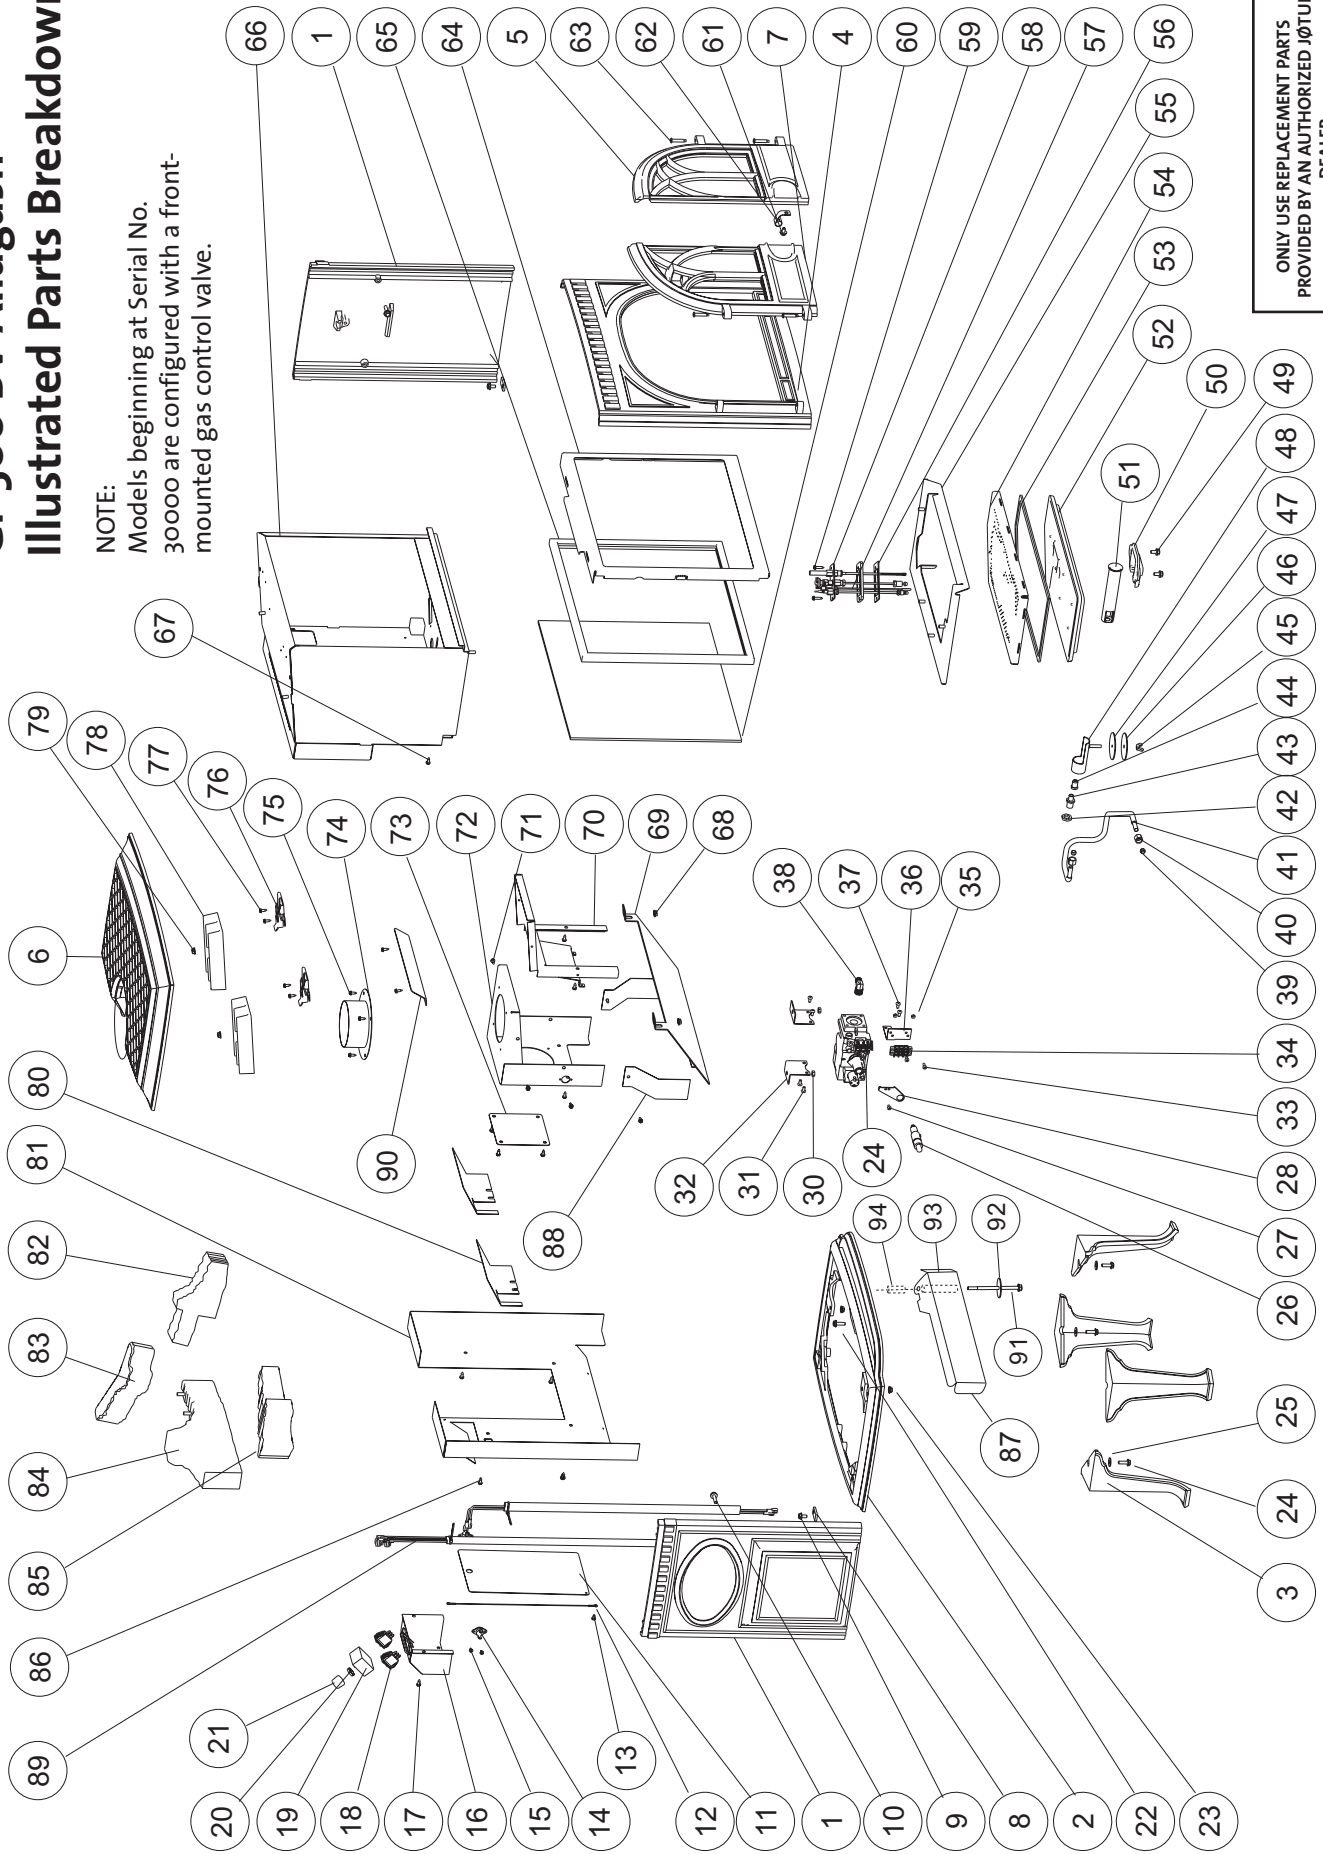

GF 300 BV Allagash Illustrated Parts Breakdown

NOTE:

Models beginning at Serial No. 30000 are configured with a front-mounted gas control valve.

ONLY USE REPLACEMENT PARTS PROVIDED BY AN AUTHORIZED IQ/TUL DEALER.