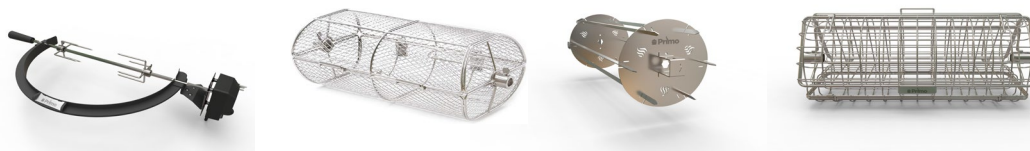

Single Door Sets

(sized to fit beneath the front of the grill)

MODEL	DESCRIPTION	WT	LIST (\$)
BSAD1722	Single Door, 17-in. W x 22-in. H	12	\$ 229.00
BSAD2422	Single Door, 24-in. W x 22-in. H	16	\$ 264.00
BSAW3422SD	Single Door with Double Drawer, 34-in. W x 22-in. H	58	\$ 629.00
BSAW4222ST	Single Door with Triple Drawer, 42-in. W x 22-in. H	81	\$ 669.00

Rotisserie & Accessories

Model	Product Description	Wt	List Price
PGXLR	Primo Rotisserie Oval XL NEW		\$ 269.00
PGLGR	Primo Rotisserie Oval Large NEW		\$ 229.00
PGJRR	Primo Rotisserie Oval Junior NEW		\$ 219.00
PGRR	Primo Rotisserie Round NEW		\$ 229.00
PGRBO	Primo Oval Rotisserie Basket NEW		\$ 79.00
PGRBK	Primo Kebab holder for Rotisserie NEW		\$ 79.00
PGRBF	Primo Multi Sided Rotisserie Basket NEW		\$ 79.00