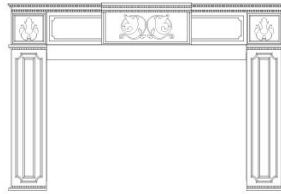

Fronts and Surrounds