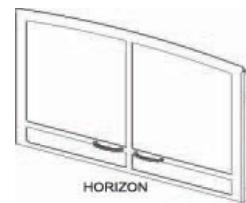

HORIZON

Fronts (Req Surround)

Model	Description	Wt	List
DFD28DBL	Doors, Black, Transom (non-operable)	16	$ 459.00
DFD28HBL	Front, Horizon (non-operable doors), Black	16	$ 459.00
DVF28HBL	Front, Black, Lancaster	17	$ 369.00
DVF28HBZ	Front, Bronze, Lancaster	17	$ 379.00