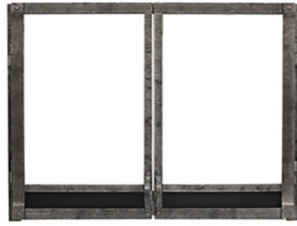

Forged Iron Frame with Operable Doors

Rectangle Decorative Front
(Avail in Bronze or Nickel)

Doors with Frame

Front/Doors fit over the Barrier Screen included with the DVCX Fireplace.

Model	Description	Wt	List
DDF42CPD	Forged Iron Doors & Frame	45	\$ 2,169.00