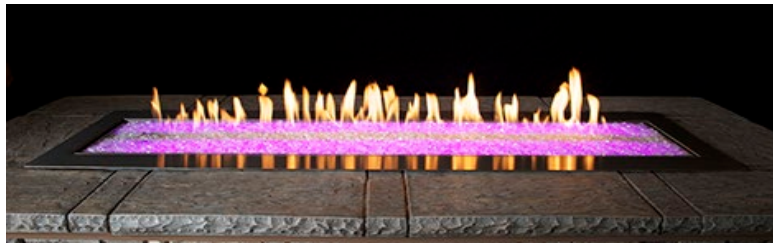

For outdoor installation
 Available with Pre-Programmed-Color
 LED Lighting beneath burner
 Opening 13 11/16 x 46 7/8
 See manual before framing

Includes:

- Manual Electronic Ignition with AA Battery
- 3-Stage Manually Variable Flame