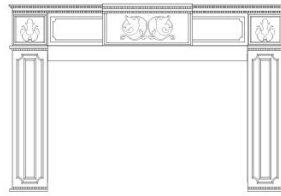

Fronts and Surrounds

Cast Iron Surround (Req SAK Adaptor)

Choose a surround that covers the fireplace opening. For a larger opening, use the SH1BL in conjunction with a surround.

The Cast Iron Surround does not accept decorative fronts. Use Shroud to cover a large fireplace opening.

Model	Description	Wt	List
SC356BL	Cast Iron (7x6), Black	86	$ 509.00
SAK28	Surround Adaptor, Req for Cast Iron Surround with Insert	3	$ 114.00