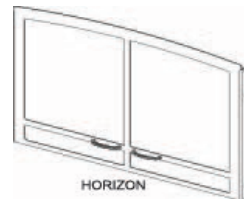

HORIZON

Fronts (Req Surround)

Model	Description	Wt	List
DVF26HBL	Front, Black, Lancaster	17	$ 339.00
DFD26DBL	Doors, Black, Transom (non-operable)	15	$ 429.00
DFD26HBL	Front, Horizon (non-operable doors), Black	15	$ 429.00
DVF26HBZ	Front, Bronze, Lancaster	17	$ 359.00