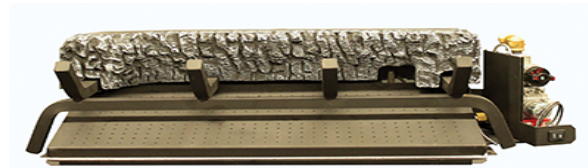

Requires:

- Log Set

Includes:

- Burner, Radiant Log, 5/8-inch grate, Embers, Lava Rock, Flex Line, Fittings

Elite Radiant Vented Burner, Match Light

Model	BTU	Description	Wt	List
BFL18MTN	33,000	Elite Burner, 18-in., Match Light, 33,000 Btu	30	\$ 679.00
BFL2124MTN	55,000	Elite Burner, 21/24-in., Match Light, 55,000 Btu	32	\$ 699.00
BFL30MTN	65,000	Elite Burner, 30-in., Match Light, 65,000 Btu	34	\$ 719.00