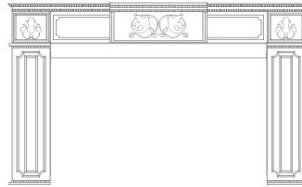

Cast Iron Surround

Cast Iron Surround (Req SAK Adaptor)

This insert Req a surround. Choose the traditional Cast Iron Surround or a Steel Surround below. The Cast Iron Surround does not accept a decorative front or bottom cover.

Model	Description	Wt	List
SC256BL	Cast Iron (7x6), Black	86	$ 399.00
SAK20	Surround Adaptor, Req for Cast Iron Surround with Insert	3	$ 114.00