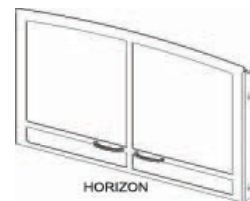

HORIZON

Fronts (Req Surround)

Model	Description	Wt	List
DVF20HBL	Front, Black, Lancaster	17	$ 319.00
DFD20DBL	Doors, Black, Transom (non-operable)	14	$ 389.00
DFD20HBL	Front, Horizon (non-operable doors), Black	14	$ 389.00
DVF20HBZ	Front, Bronze, Lancaster	17	$ 339.00

See images in back of section